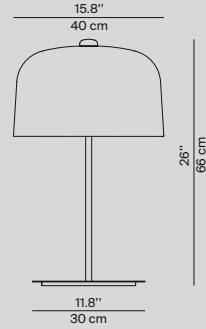

B0220
Table version
on/off switch

B0220

B0240D

B0240D
Table version
dimmiable
dimmer on board

B02T40D
Floor version
dimmiable
dimmer on board
+
B02/2
diffuser Ø 40 cm

B02S20
B02S40
suspension version
dimmiable