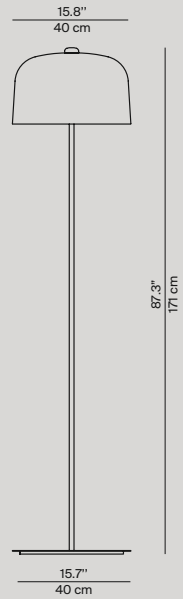

B0220
Table version
on/off switch

B0220

B0240D

B0240D
Table version
dimmiable
dimmer on board

B02T40D
Floor version
dimmiable
dimmer on board
+
B02/2
diffuser Ø 40 cm

B02S20
B02S40
suspension version
dimmiable