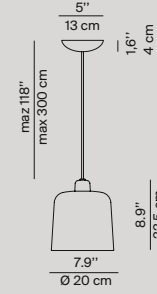

B02S20
B02S40
suspension version
dimmiable

B02S20