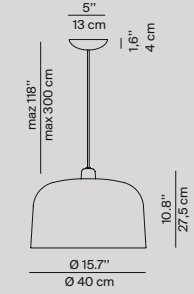

B0220
Table version
on/off switch

B0220

B0240D

B0240D
Table version
dimmiable
dimmer on board

B02T40D
Floor version
dimmiable
dimmer on board
+
B02/2
diffuser Ø 40 cm

B02S20
B02S40
suspension version
dimmiable

B02S20

B02S40

Materials
Steel structure
PLA diffuser

Lamp
LED bulb E27
dimmiable

**Structure finishes
and diffuser**

- Matt black
- Matt white
- Matt dove gray
- Matt brick red