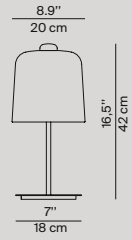

B0220
Table version
on/off switch

B0220

B0240D

B0240D
Table version
dimmiable
dimmer on board

B02T40D
Floor version
dimmiable
dimmer on board
+
B02/2
diffuser Ø 40 cm

B02S20
B02S40
suspension version
dimmiable